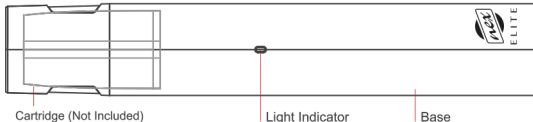

Main features

- Flexible and easy to use Closed System Vaping
- Controlled Power to allow a consistent delivery
- Convenient Magnetic Charger
- Ceramic Coil Inside

Parameters:

Dimension: 19 x 110 x 10.75 mm

Capacity: 1.6 ml

Battery Cell: Lithium, 280 mAh Built In

Package Include

- 1 Nex Elite
- 1 USB cable

We take a habit, we turn it into a hobby, we take that hobby and turn it into art! these are our steps in the vaping industry and we are more than happy to walk them everyday. The Nex Elite is a clear example of our success! Stick to close systems, you will not regret gaining a wide range of liquid choices with the clean comforts of a cartridge and the advantage of an APPROPRIATE energy output! Choose to join the elite.